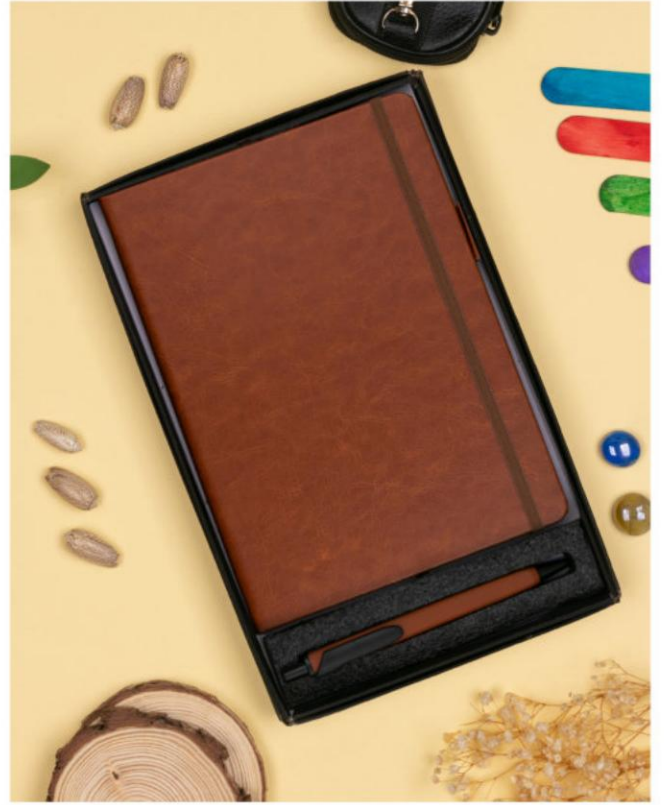

Diary & Pen

RE002

RE003

RE004

2 in 1 Gift Set